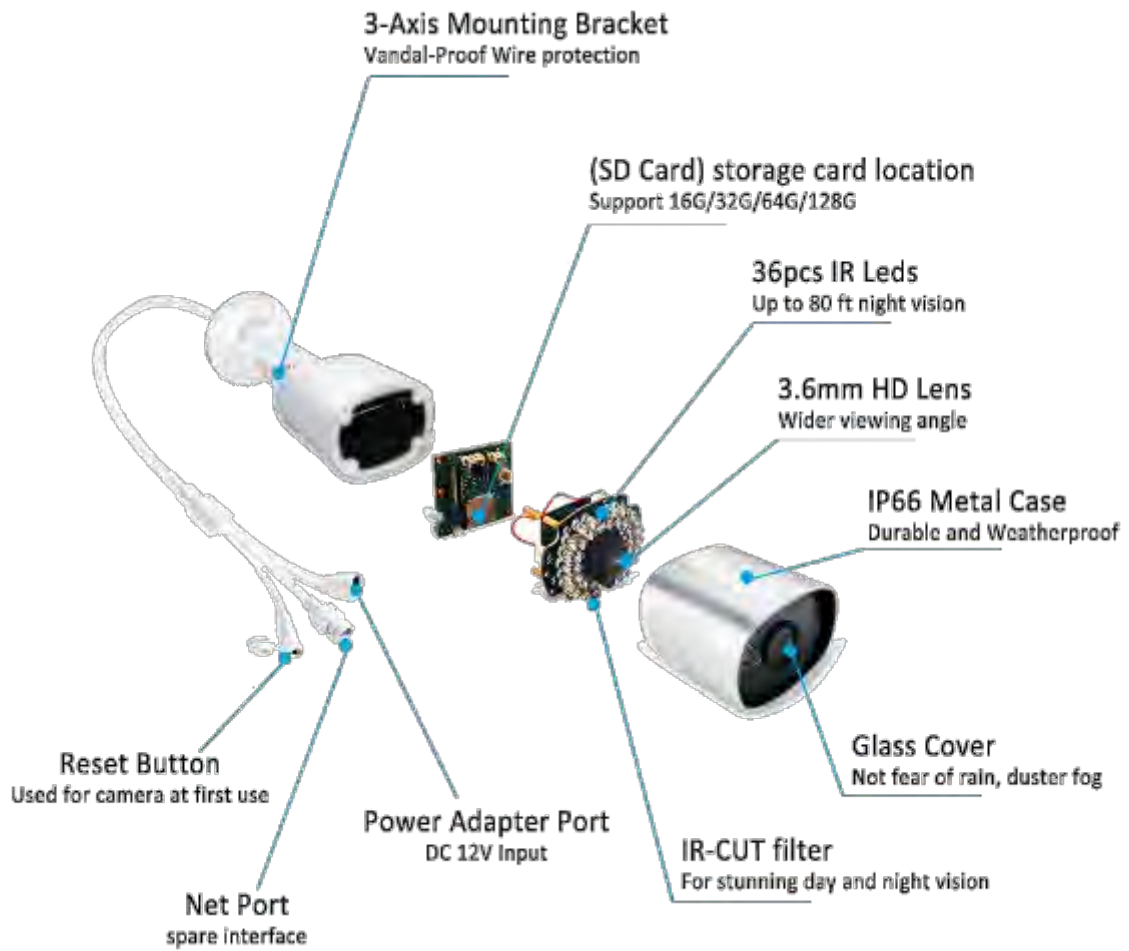

- Playback any specific time you want.
- Keep your home & office safe in 24 hours.
- Motion Detection & email alert
- Full HD video via the HDMI port

**Included:**

- 1 x 1080P Wireless IP Camera
- 1 x 12VDC Power Supply
- 1 x WIFI Antenna
- 1 x Mounting Screws
- 1 x User Guide

(SD Card not included)

## Package Included

**Security Camera System - 8CH, Wired POE, 5MP, 1920P + NVR 2TB HDD** **\$699.00**

**Security Camera System - 8CH, Wired POE, 5MP, 1920P + NVR 2TB HDD** **\$699.00**

Model: AR-K04P50HS-B360-B