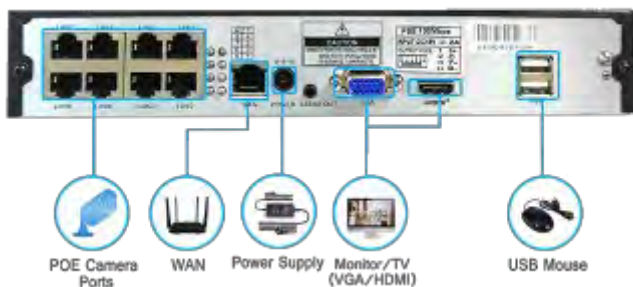

- 1 x 4CH AHD DVR (Build in 1TB HDD)
- 4 x 2.0MP HD AHD IPC Camera's
- 1 x 12VDC Power Supply
- 4 x 18m BNC Video Cables
- 1 x 1m Ethernet Cable
- 1 x USB Mouse
- 1 x User Guide

**Security Camera System -  
8CH , Wired AHD, 2MP,  
1080P + DVR 2 TB HDD**

- 1 x 8CH AHD DVR (Build in 2TB HDD)
- 8 x 2.0MP HD AHD IPC Camera's
- 1 x 12VDC Power Supply
- 8 x 18m BNC Video Cables
- 1 x 1m Ethernet Cable
- 1 x USB Mouse
- 1 x User Guide

**Security Camera -  
Wired AHD, 2MP, 1080P  
HD**

## What is Included?

Have **2TB Hard Drive** (Pre-install inside NVR)

- 4 x 5MP POE IP Camera
- 1 x 8-Channel H.264+ POE NVR
- 1 x 48V Power Supply For NVR
- 2 x 100 Feet Ethernet Cable
- 2 x 50 Feet Ethernet Cable
- 1 x 3.3 Feet Ethernet Cable
- 4 x Screw Bag for camera
- 1 x User Manual
- 1 x USB Mouse