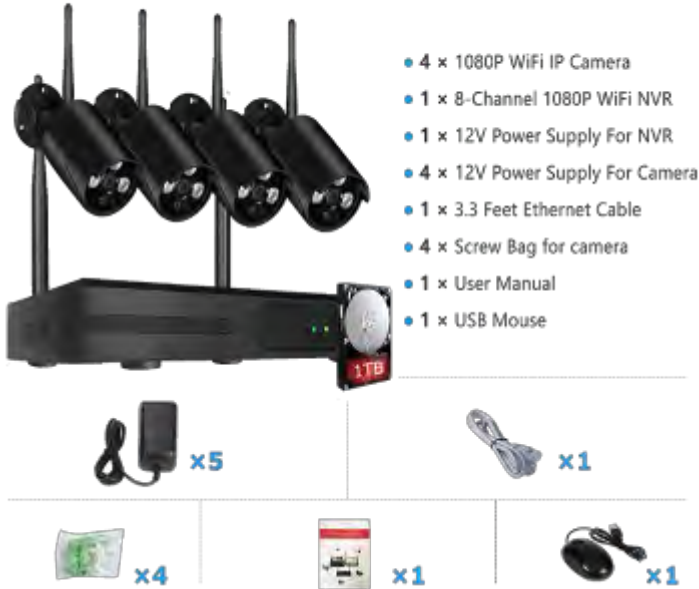

What is Included?

Have **1TB Hard Drive** (Pre-install inside NVR)