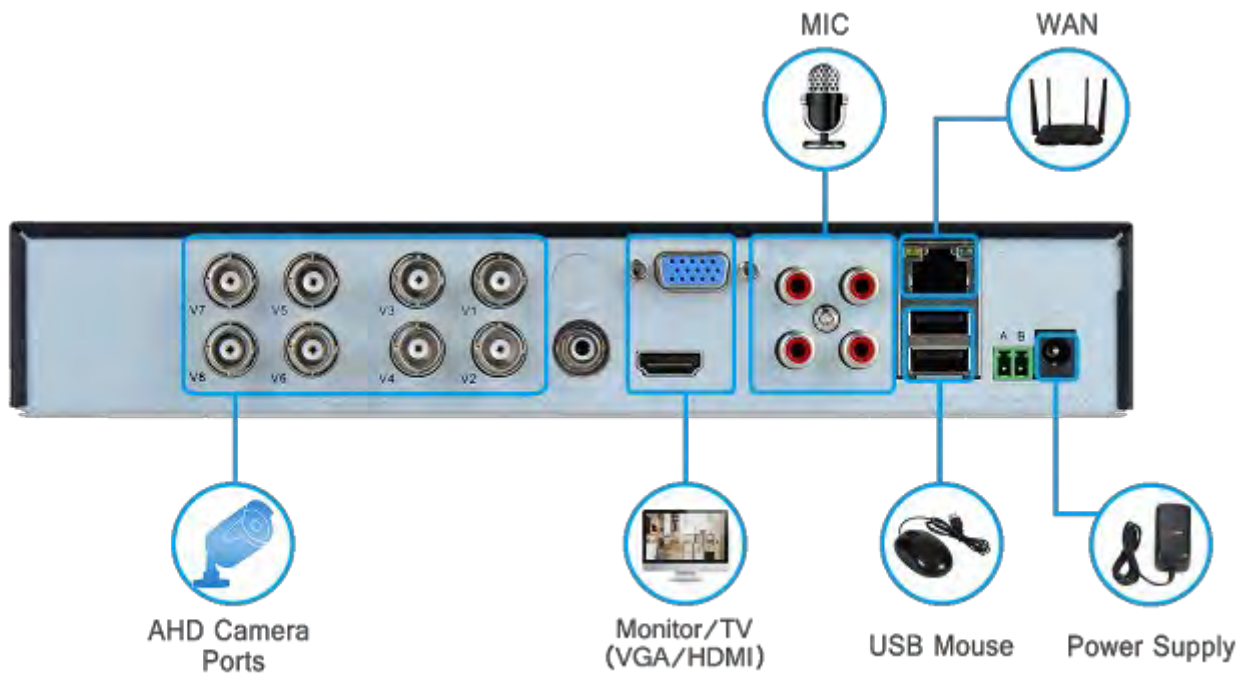

AHD

HD
1080P

Motion
Detect

Alarm
Email