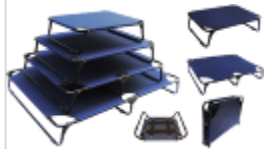

\$54.95

**Pet Playpen - Luxury
Steel - Medium**

Model: SDM1044-M
Door: 1
Colour: Black
No. Panel: 8
Panel Size: 61(L) x 76(H)cm

\$79.95

**Pet Bed - Fold Up
Elevated - Large**

Model: SDT3056-L
Colour: Blue
Size: 91.4(L) x 76.2(W) x 18(H)cm

\$74.95

**Pet Playpen - Luxury
Steel - Large**

Model: SDM1044-L
Door: 1
Colour: Black
No. Panel: 8
Panel Size: 61(L) x 91.5(H)cm

\$109.95

**Pet Bed - Fold Up
Elevated - XL**

Model: SDT3056-XL
Colour: Blue
Size: 122(L) x 91.4(W) x 18(H)cm