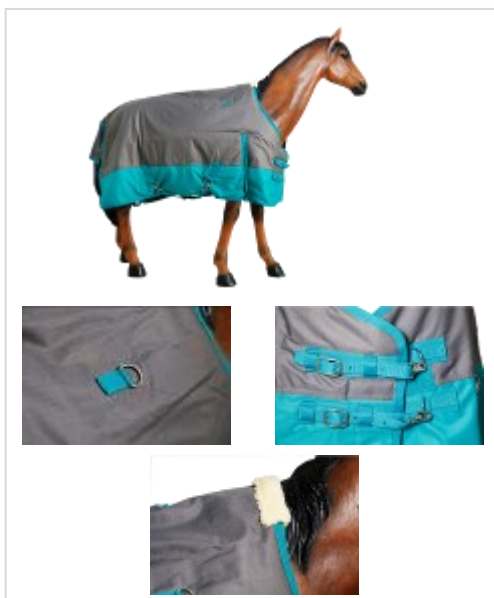

Horse Cover - Winter, Blue & Grey - 72"

$189.95

Model: FR-818 BL-GRY-72

Style: Winter 350g

Material: Strong 1680D polyester waterproof and breathable outer
300g Holifil Insulation to keep horses warm

Features: Shoulder gussets to allow full freedom of movement
Double buckle front closure is fully adjustable for just the right fit
Fleece at withers prevents mane rub out
Removable leg straps help to secure blanket
Adjustable front strap closures ensures a perfect fit on neck cover
Neck cover easily attaches to the blanket D rings

Size: 183cm (72" or 6")

Colour: Blue / Dark Grey