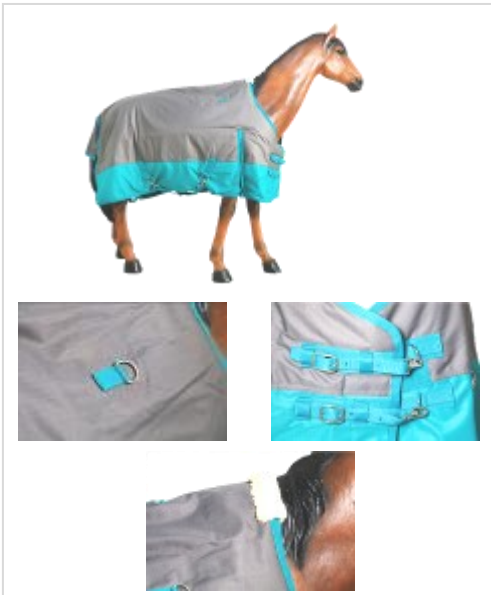

Double buckle front closure is fully adjustable for just the right fit

Fleece at withers prevents mane rub out

Removable leg straps help to secure blanket

Adjustable front strap closures ensures a perfect fit on neck cover

Neck cover easily attaches to the blanket D rings

Size: 152cm (60" or 5")

Colour: Blue / Grey

Horse Cover - Summer, Blue & Grey - 72"

\$149.95

Model: FR-819 BL-GRY-72

Style: Summer

Material: Strong 600D polyester waterproof and breathable outer