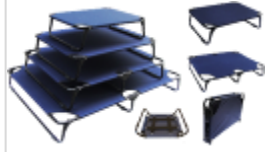

**Pet Bed - Fold Up
Elevated - Small**

Model: SDT3056-S
Colour: Blue
Size: 61(L) x 46(W) x 18(H)cm

$54.95