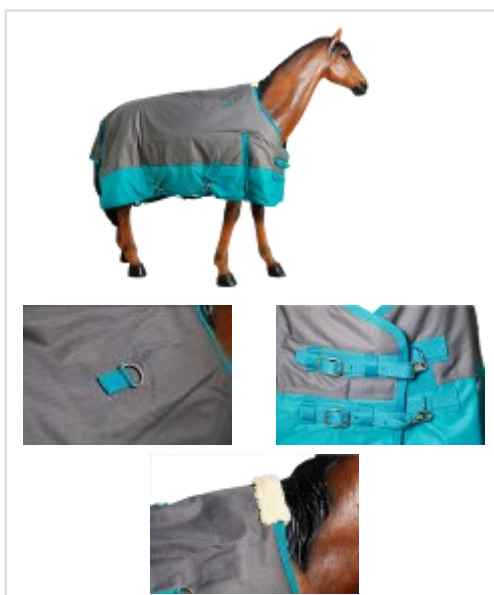

Horse Cover - Winter, Blue & Grey - 84"

$189.95

Model: FR-818 BL-GRY-84

Style: Winter 350g

Material: Strong 1680D polyester waterproof and breathable outer
300g Holifil Insulation to keep horses warm

Features: Shoulder gussets to allow full freedom of movement
Double buckle front closure is fully adjustable for just the right fit
Fleece at withers prevents mane rub out
Removable leg straps help to secure blanket
Adjustable front strap closures ensures a perfect fit on neck cover
Neck cover easily attaches to the blanket D rings

Size: 213cm (84" or 7")

Colour: Blue / Dark Grey