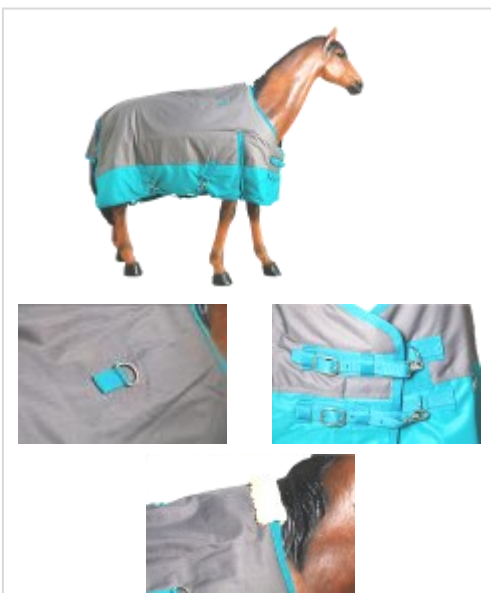

Neck cover easily attaches to the blanket D rings

Size: 152cm (60" or 5")

Colour: Blue / Grey

Horse Cover - Summer, Blue & Grey - 72"

\$149.95

Model: FR-819 BL-GRY-72

Style: Summer

Material: Strong 600D polyester waterproof and breathable outer

Features: Shoulder gussets to allow full freedom of movement

Double buckle front closure is fully adjustable for just the right fit

Fleece at withers prevents mane rub out

Removable leg straps help to secure blanket

Adjustable front strap closures ensures a perfect fit on neck cover

Neck cover easily attaches to the blanket D rings

Size: 183cm (72" or 6")

Colour: Blue / Grey

Horse Cover - Summer, Blue & Grey - 84"

\$149.95