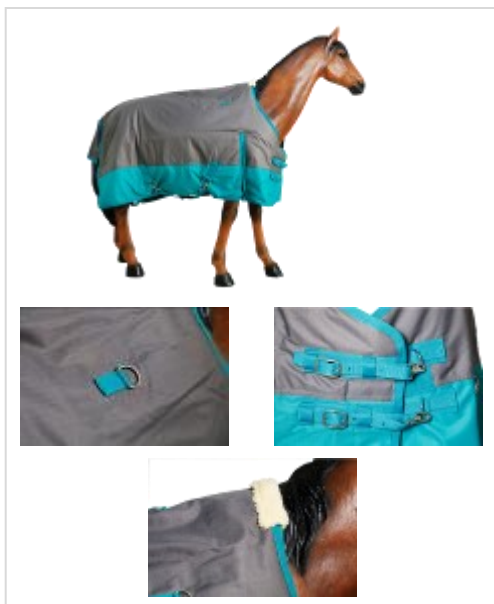

Horse Cover - Winter, Blue & Grey - 60"

$189.95

Model: FR-818 BL-GRY-60

Style: Winter 350g

Material: Strong 1680D polyester outer shell is waterproof and breathable outer
300g Holifil Insulation to keep horses warm

Features: Shoulder gussets to allow full freedom of movement
Double buckle front closure is fully adjustable for just the right fit
Fleece at withers prevents mane rub out
Removable leg straps help to secure blanket
Adjustable front strap closures ensures a perfect fit on neck cover
Neck cover easily attaches to the blanket D rings

Size: 152cm (60" or 5")

Colour: Blue / Dark Grey