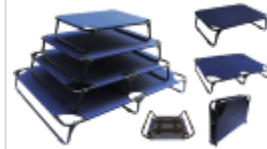

**Pet Bed - Fold Up
Elevated - Large**

Model: SDT3056-L
Colour: Blue
Size: 91.4(L) x 76.2(W) x 18(H)cm

$74.95