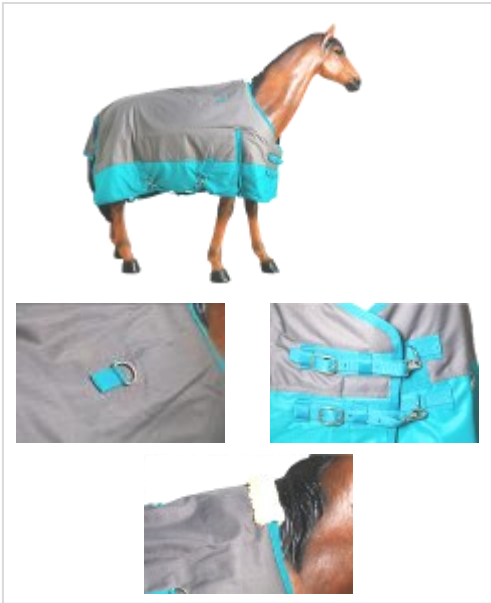

Horse Cover - Summer, Blue & Grey - 60"

$149.95

Model: FR-819 BL-GRY-60

Style: Summer

Material: Strong 600D polyester waterproof and breathable outer

Features: Shoulder gussets to allow full freedom of movement

Double buckle front closure is fully adjustable for just the right fit

Fleece at withers prevents mane rub out

Removable leg straps help to secure blanket

Adjustable front strap closures ensures a perfect fit on neck cover

Neck cover easily attaches to the blanket D rings

Size: 152cm (60" or 5")

Colour: Blue / Grey