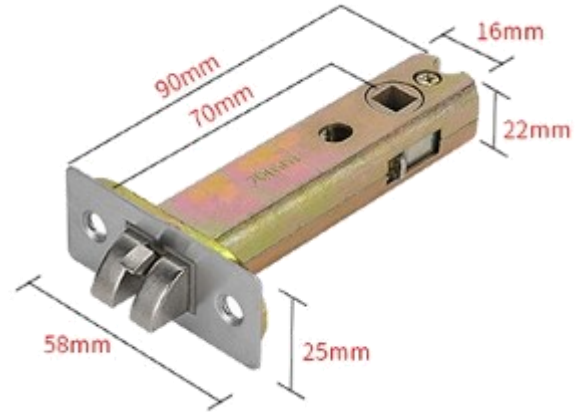

**\$3.95**

*Model: G-RFID-CARD  
Frequency: 13.56Mhz  
Card Type: Mifare  
Overall Size: 50(L) x 30(W) x 3(H)mm*

*Features:  
Small size suitable for key rings.  
RFID cards can be given to guests or workers without having to give out pins.  
Compatible with JAJ RFID Door Locks*

*Includes: Lanyard*

**Door Latch, Mortice 5050 -  
50mm**

**\$19.95**

*Model: ML-5050*

*Includes: Strike plate*

*Note: Please ensure the door lock states its suitable for Mor-  
tice 5050.*

**Door Latch, Single - 70mm**

**\$9.95**

*Model: SL-70mm*

*Includes: Strike plate*

*Note: Please ensure the door lock states its suitable for Door  
Latch, Single - 70mm.*